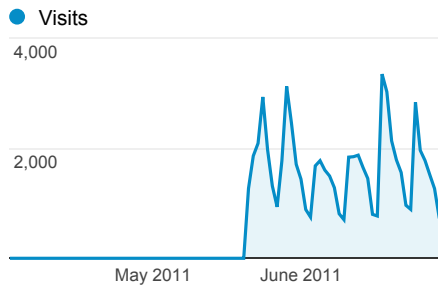

My Dashboard

Apr 1, 2011 - Jun 30, 2011

Visits

Avg. Visit Duration

Visits and Pages / Visit by Country / T...

Country / Territory	Visits	Pages / Visit
Saudi Arabia	61,053	4.52
(not set)	2,085	4.03
Egypt	1,306	1.89
United States	493	3.56
United Kingdom	429	3.58
United Arab Emirates	247	4.38
Kuwait	228	4.45
India	148	3.82
Jordan	138	3.33
Iraq	135	1.15

Visits by Traffic Type

- **67.67% organic**
45,904 Visits
- **16.66% direct**
11,306 Visits
- **15.65% referral**
10,620 Visits

Visits and Pageviews by Mobile (Including Tablet)

Mobile (Including Tablet)	Visits	Pageviews
No	65,263	286,892
Yes	2,567	11,720