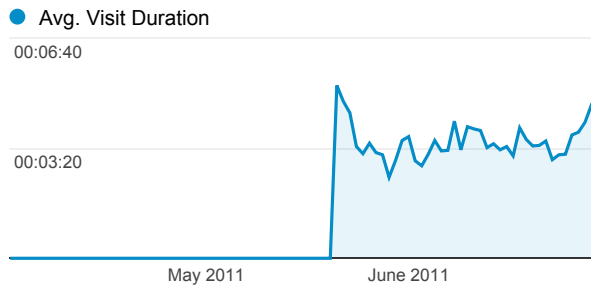

My Dashboard

Apr 1, 2011 - Jun 30, 2011

Visits

Avg. Visit Duration

Visits and Pages / Visit by Country / T...

Country / Territory	Visits	Pages / Visit
Saudi Arabia	61,053	4.52
(not set)	2,085	4.03
Egypt	1,306	1.89
United States	493	3.56
United Kingdom	429	3.58
United Arab Emirates	247	4.38
Kuwait	228	4.45
India	148	3.82
Jordan	138	3.33
Iraq	135	1.15

Visits by Traffic Type

- **67.67% organic**
45,904 Visits
- **16.66% direct**
11,306 Visits
- **15.65% referral**
10,620 Visits

Visits and Pageviews by Mobile (Including Tablet)

Mobile (Including Tablet)	Visits	Pageviews
No	65,263	286,892
Yes	2,567	11,720